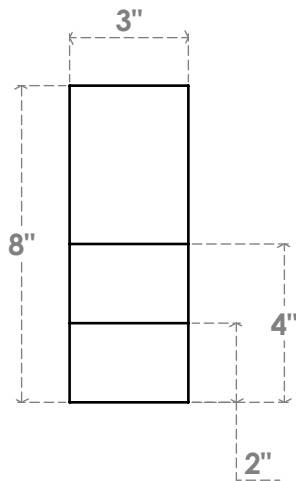

# RFTP03X08X30GRN

3"W X 8"H X 30"L GREENSBORO ARCHITECTURAL GRADE PVC RAFTER TAIL

SIDE PROFILE

FRONT PROFILE

ISOMETRIC

EKENA MILLWORK  
 2300 WEST MAIN ST.  
 CLARKSVILLE, TX 75426  
 TOLL FREE: 866-607-0453  
 WWW.EKENAMILLWORK.COM

NOTES

1. INSTALLATION TO BE COMPLETED IN ACCORDANCE WITH MANUFACTURER'S SPECIFICATIONS.
2. DRAWING MAY NOT BE TO SCALE
3. THIS DRAWING IS INTENDED FOR DESIGN AND PLANNING PURPOSES ONLY.
4. ALL INFORMATION CONTAINED HEREIN WAS CURRENT AT THE TIME OF DEVELOPMENT BUT MUST BE REVIEWED AND APPROVED BY THE PRODUCT MANUFACTURER TO BE CONSIDERED ACCURATE.
5. ARCHITECTURAL GRADE PVC PRODUCTS ARE MADE FROM EXPANDED CELLULAR PVC AND COME NATURALLY WHITE BUT MAY BE PAINTED