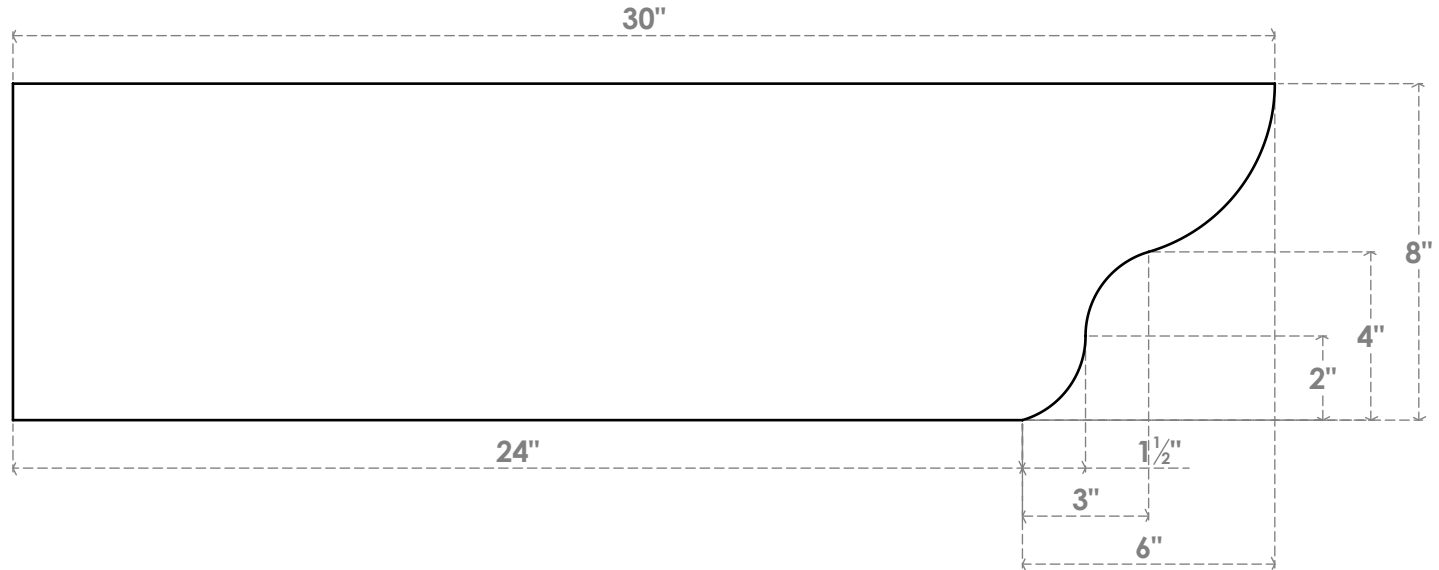

# RFTP03X08X30GRN

3"W X 8"H X 30"L GREENSBORO ARCHITECTURAL GRADE PVC RAFTER TAIL

SIDE PROFILE

FRONT PROFILE

ISOMETRIC

EKENA MILLWORK  
 2300 WEST MAIN ST.  
 CLARKSVILLE, TX 75426  
 TOLL FREE: 866-607-0453  
 WWW.EKENAMILLWORK.COM